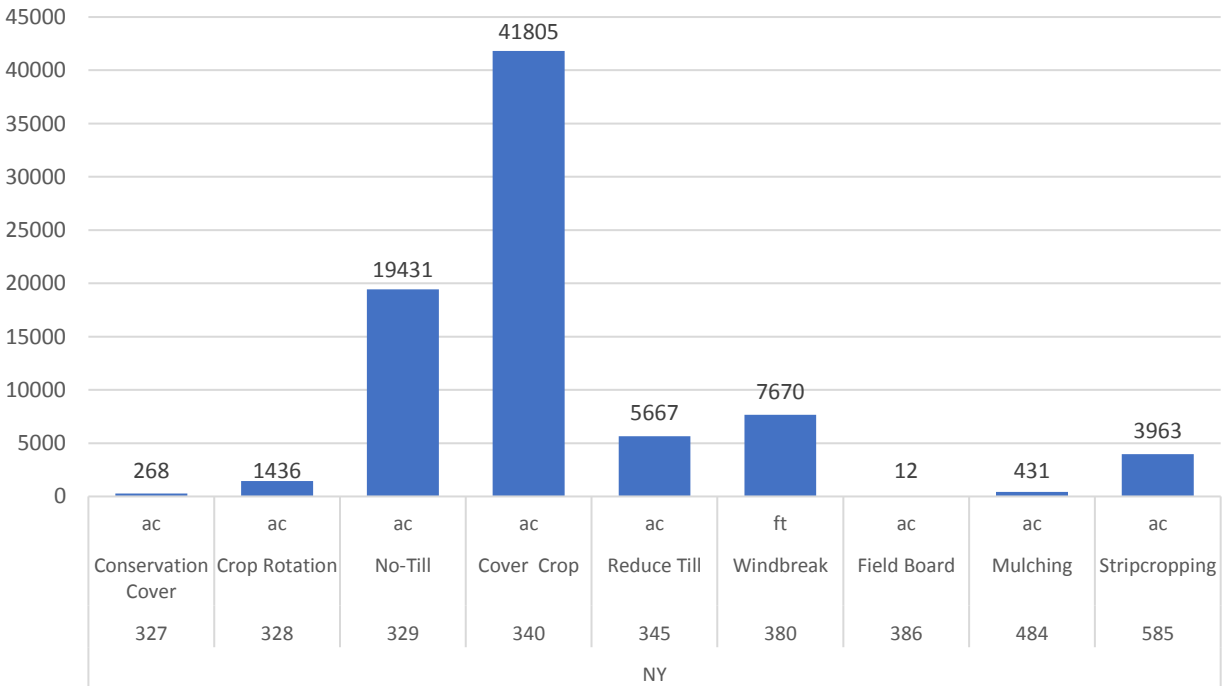

Montana Conservation Practices 2013-2107

North Carolina Conservation Practices 2013-2107

North Dakota Conservation Practices 2013-2107

Nebraska Conservation Practices 2013-2107

New Hampshire Conservation Practices 2013-2107

New Jersey Conservation Practices 2013-2107

New Mexico Conservation Practices 2013-2107

Nevada Conservation Practices 2013-2107

New York Conservation Practices 2013-2107

Ohio Conservation Practices 2013-2107