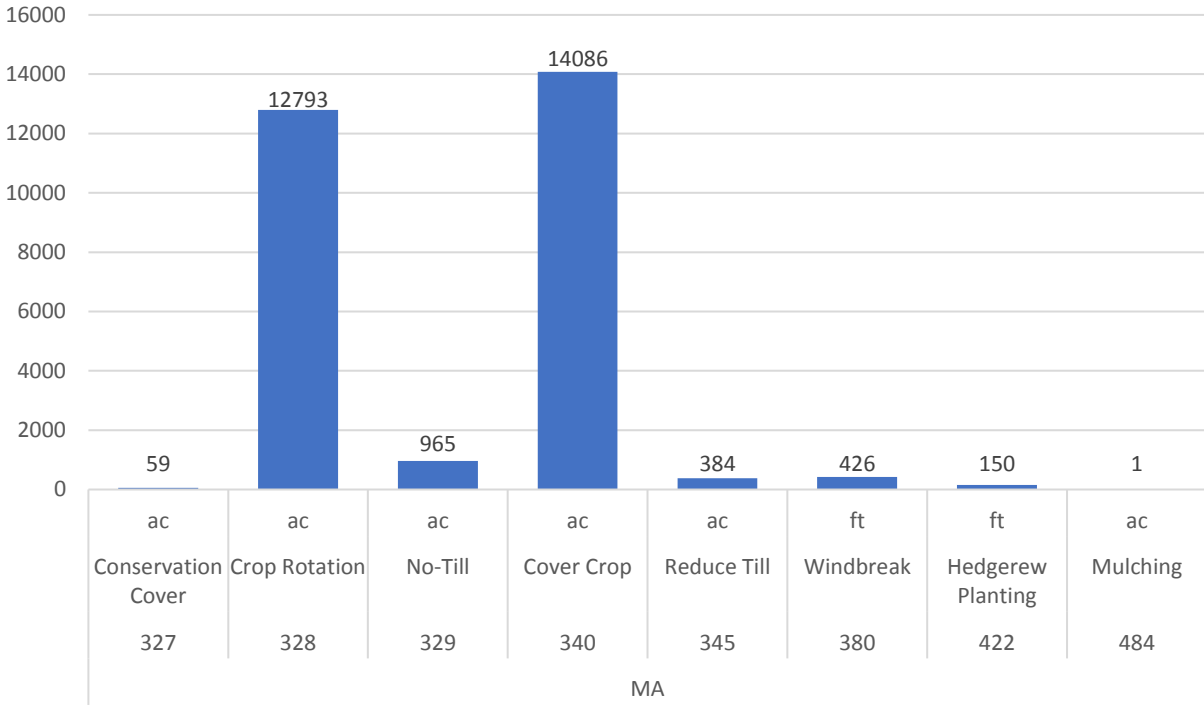

Indiana Conservation Practices 2013-2107

IN

Louisiana Conservation Practices 2013-2107

Massachusetts Conservation Practices 2013-2107

Maryland Conservation Practices 2013-2107

Minnesota Conservation Practices 2013-2107

Missouri Conservation Practices 2013-2107

Mariana Islands Conservation Practices 2013-2107

Mississippi Conservation Practices 2013-2107

Michigan Conservation Practices 2013-2107

Maine Conservation Practices 2013-2107