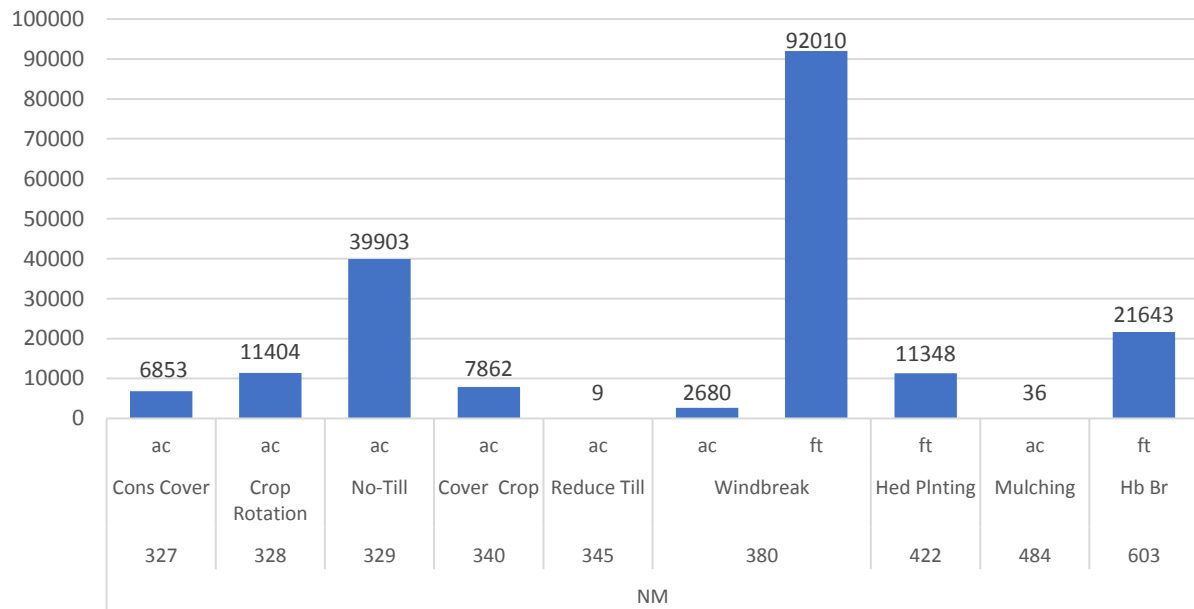

New Mexico Conservation Practices 2013-2107