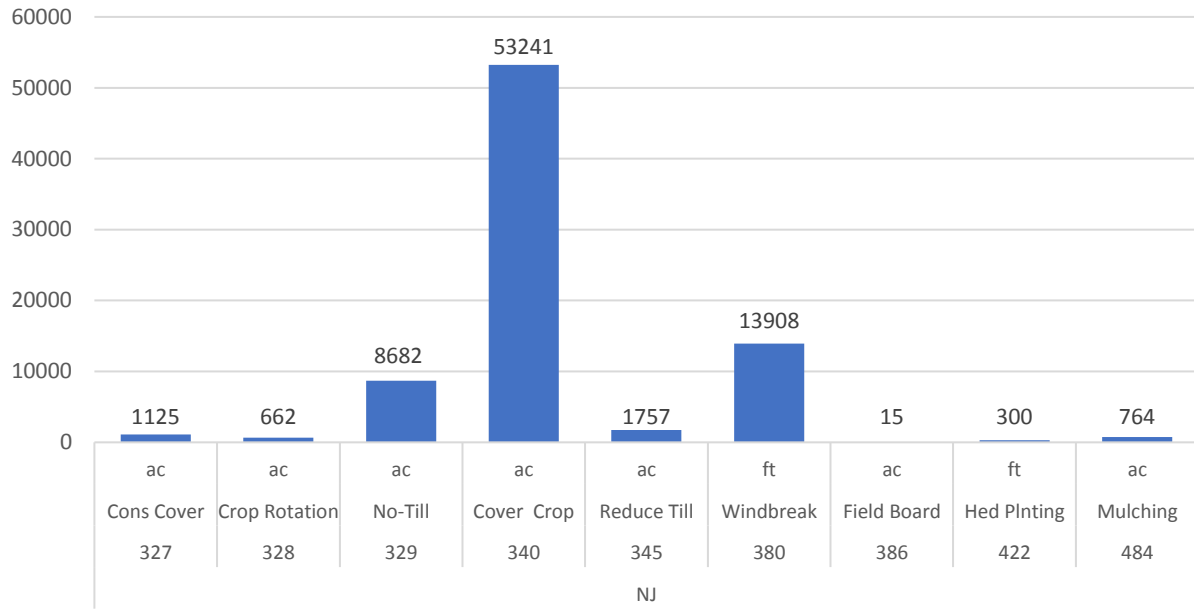

New Jersey Conservation Practices 2013-2107