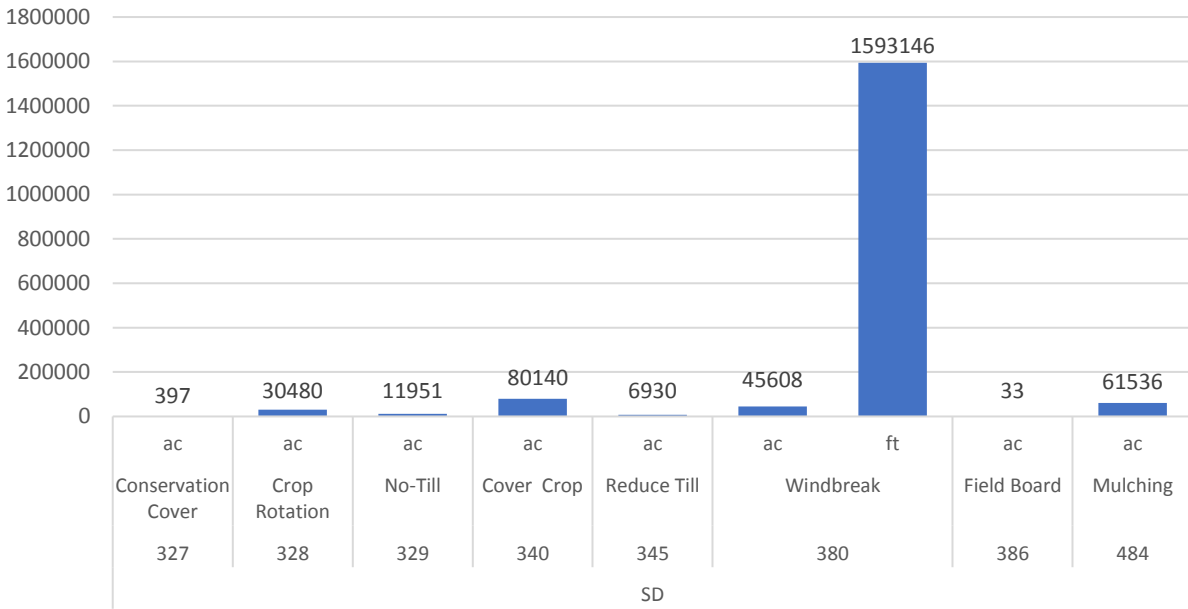

Oklahoma Conservation Practices 2013-2107

Oregon Conservation Practices 2013-2107

Pennsylvania Conservation Practices 2013-2107

Puerto Rico Conservation Practices 2013-2107

Rhose Island Conservation Practices 2013-2107

South Carolina Conservation Practices 2013-2107

South Dakota Conservation Practices 2013-2107

Tennessee Conservation Practices 2013-2107

Texas Conservation Practices 2013-2107

Utah Conservation Practices 2013-2107