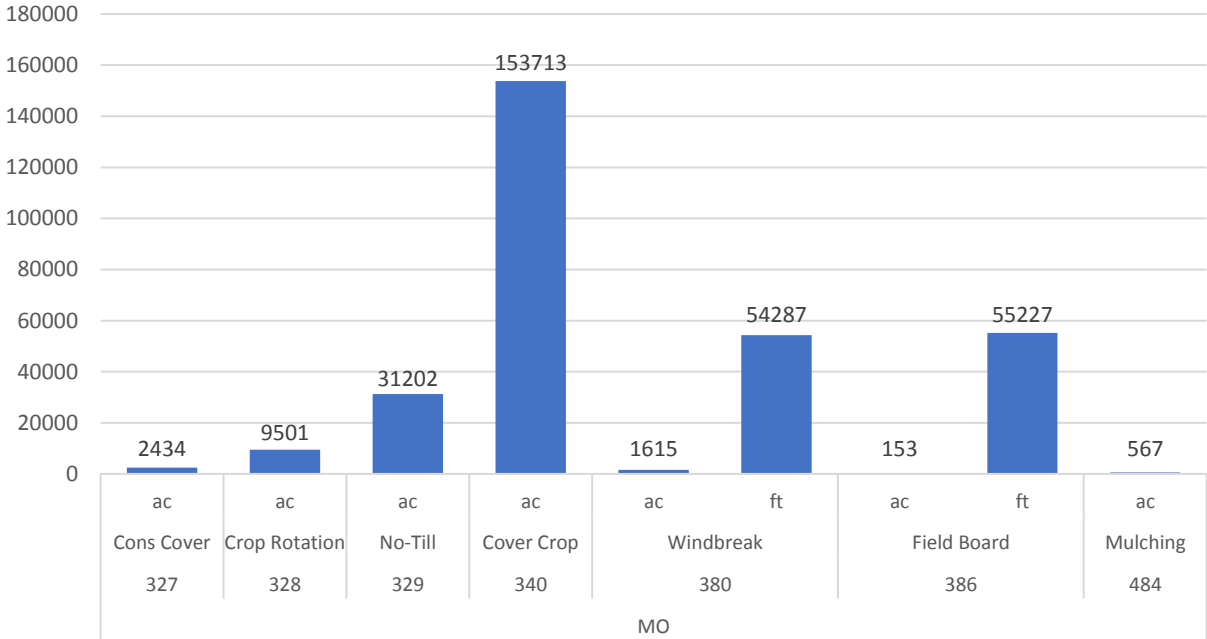

Indiana Conservation Practices 2013-2107

IN

Louisiana Conservation Practices 2013-2107

Massachusetts Conservation Practices 2013-2107

Maryland Conservation Practices 2013-2107

Minnesota Conservation Practices 2013-2107

Missouri Conservation Practices 2013-2107

Mariana Islands Conservation Practices 2013-2107

Mississippi Conservation Practices 2013-2107

Michigan Conservation Practices 2013-2107

Maine Conservation Practices 2013-2107