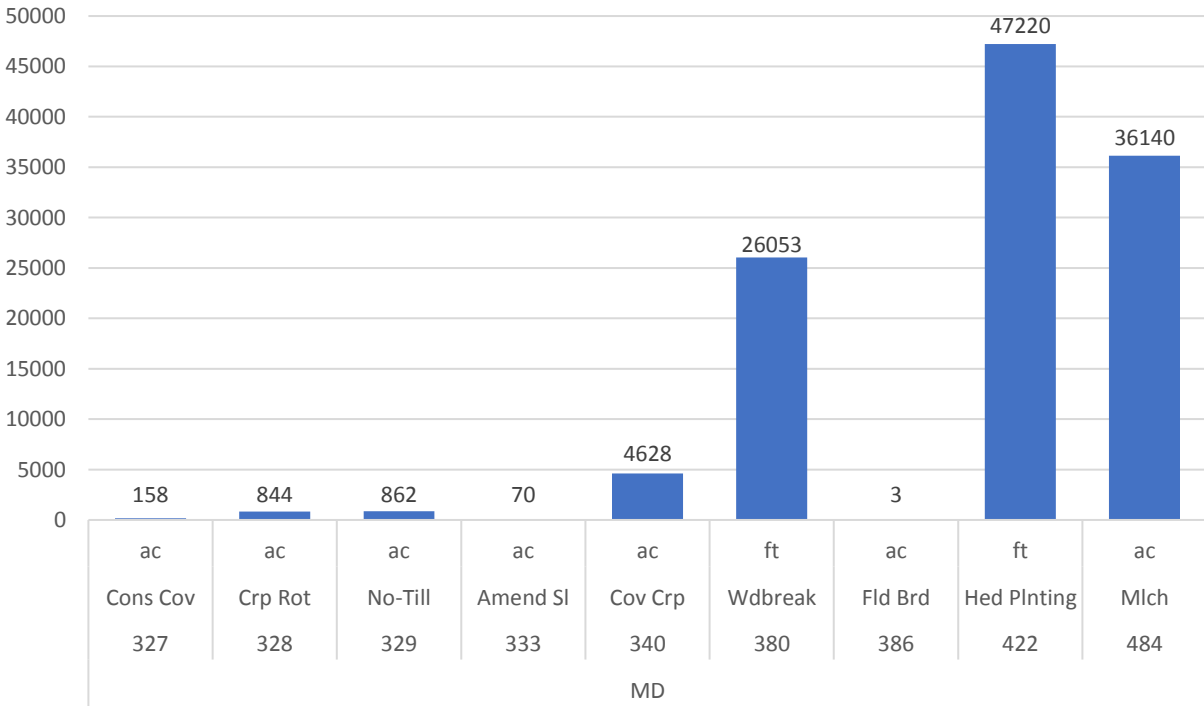

Indiana Conservation Practices 2013-2107

IN

Louisiana Conservation Practices 2013-2107

Massachusetts Conservation Practices 2013-2107

Maryland Conservation Practices 2013-2107

Minnesota Conservation Practices 2013-2107

Missouri Conservation Practices 2013-2107

Mariana Islands Conservation Practices 2013-2107

Mississippi Conservation Practices 2013-2107

Michigan Conservation Practices 2013-2107

Maine Conservation Practices 2013-2107