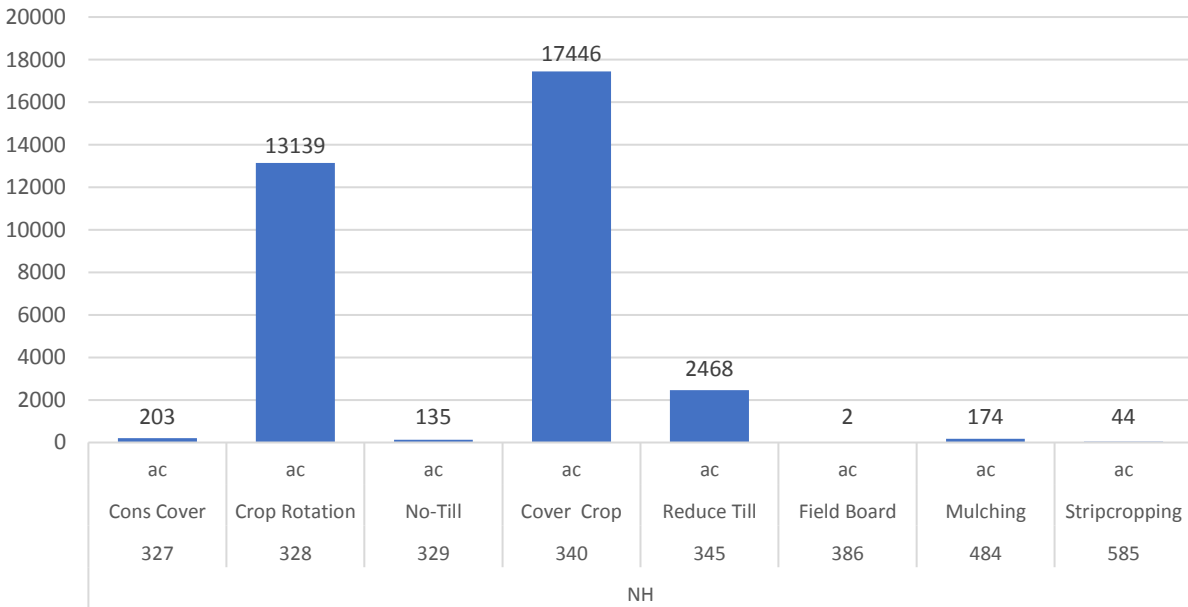

Missouri Conservation Practices 2013-2107

Mariana Islands Conservation Practices 2013-2107

Mississippi Conservation Practices 2013-2107

Michigan Conservation Practices 2013-2107

Maine Conservation Practices 2013-2107

Montana Conservation Practices 2013-2107

North Carolina Conservation Practices 2013-2107

North Dakota Conservation Practices 2013-2107

Nebraska Conservation Practices 2013-2107

New Hampshire Conservation Practices 2013-2107