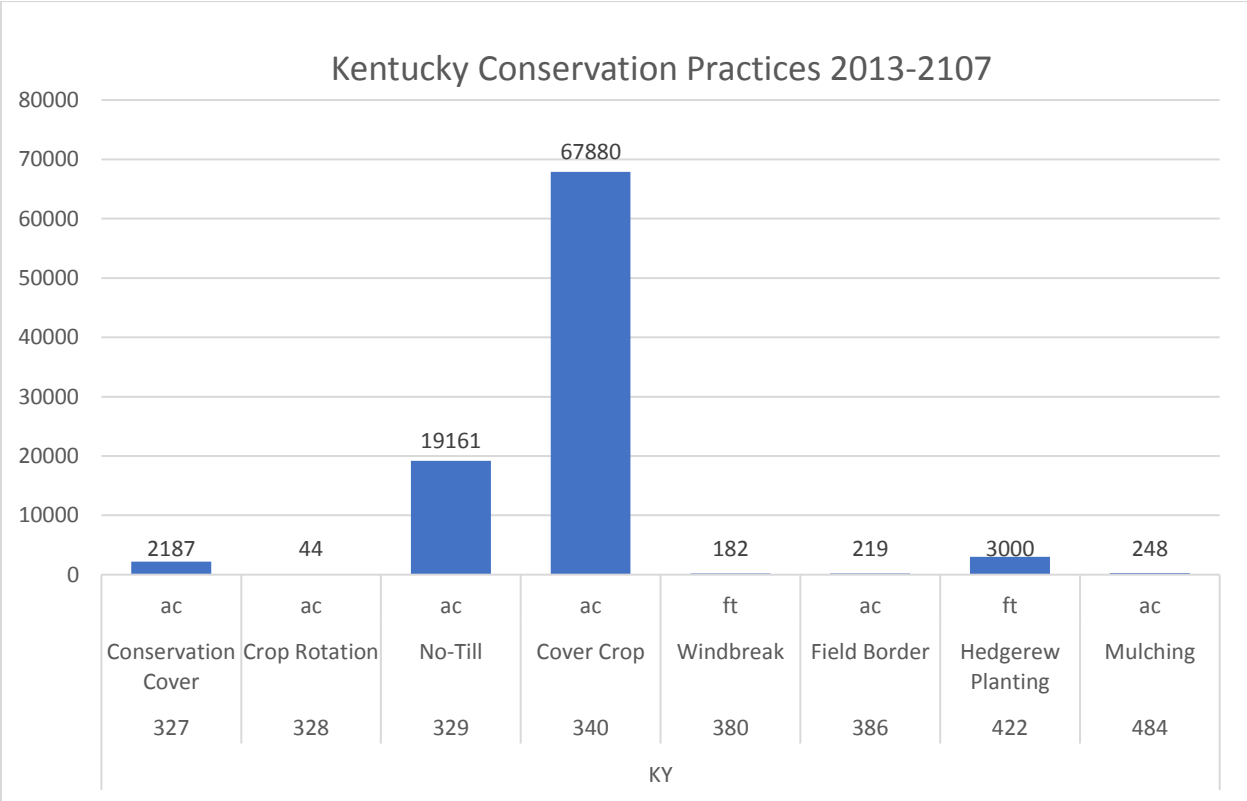

California Conservation Practices 2013-2017

Colorado Conservation Practices 2013-2107

Connecticut Conservation Practices 2013-2107

Delaware Conservation Practices 2013-2107

Florida Conservation Practices 2013-2107

Georgia Conservation Practices 2013-2107

Guam Conservation Practices 2013-2107

Hawaii Conservation Practices 2013-2107

Iowa Conservation Practices 2013-2107

Idaho Conservation Practices 2013-2107

Illinois Conservation Practices 2013-2107

Indiana Conservation Practices 2013-2107

IN

Louisiana Conservation Practices 2013-2107

Massachusetts Conservation Practices 2013-2107

Maryland Conservation Practices 2013-2107

Minnesota Conservation Practices 2013-2107