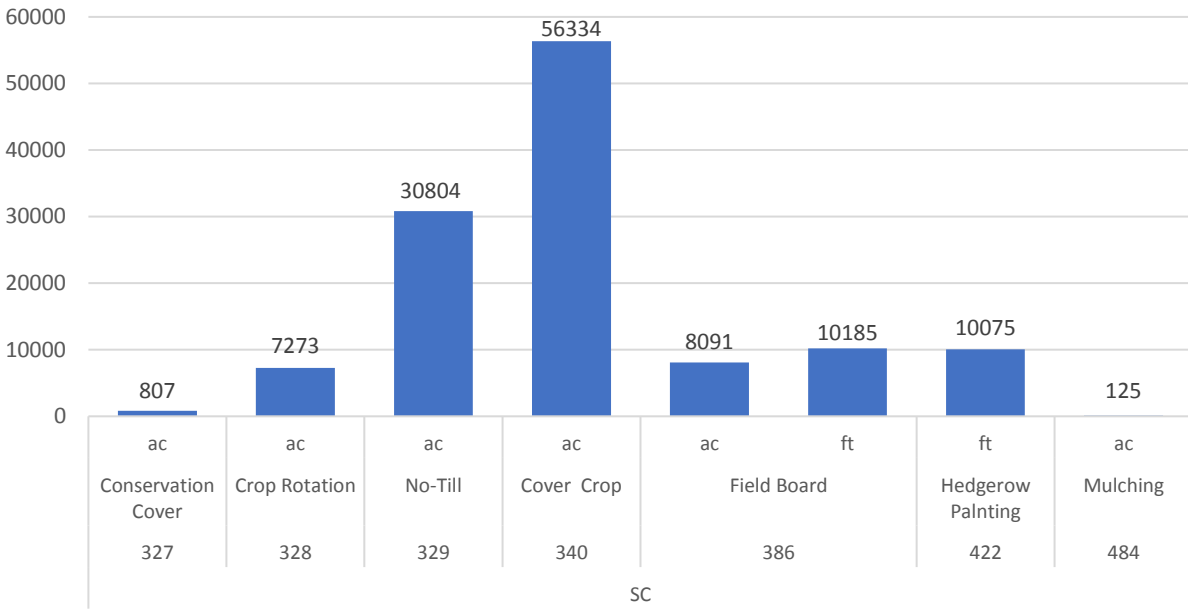

Oklahoma Conservation Practices 2013-2107

Oregon Conservation Practices 2013-2107

Pennsylvania Conservation Practices 2013-2107

Puerto Rico Conservation Practices 2013-2107

Rhose Island Conservation Practices 2013-2107

South Carolina Conservation Practices 2013-2107

South Dakota Conservation Practices 2013-2107

Tennessee Conservation Practices 2013-2107

Texas Conservation Practices 2013-2107

Utah Conservation Practices 2013-2107