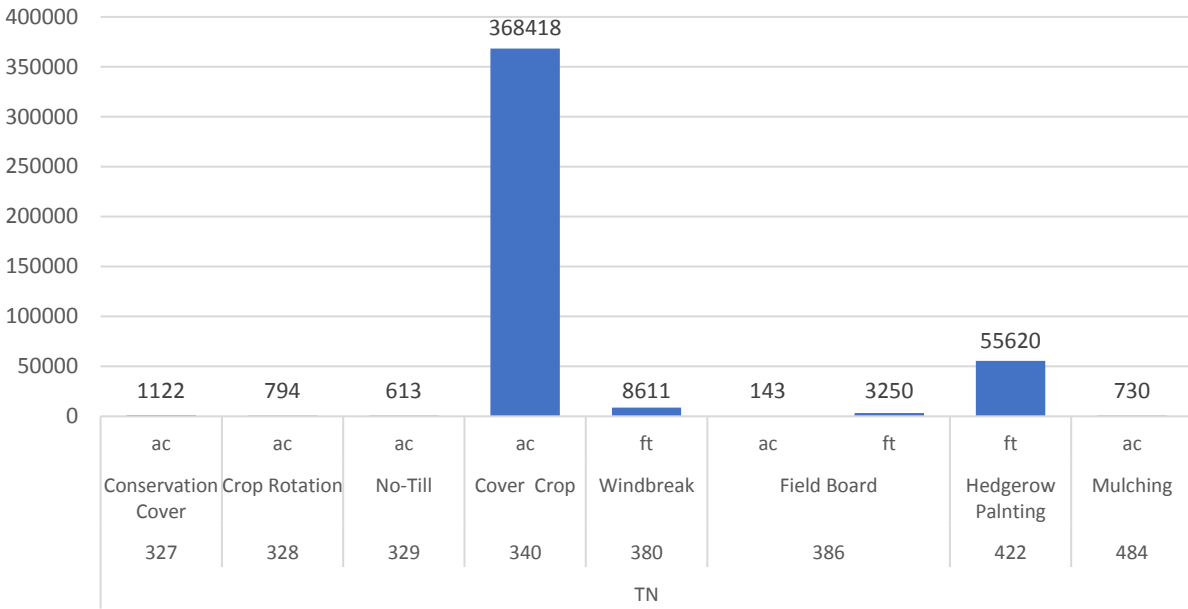

Oklahoma Conservation Practices 2013-2107

Oregon Conservation Practices 2013-2107

Pennsylvania Conservation Practices 2013-2107

Puerto Rico Conservation Practices 2013-2107

Rhose Island Conservation Practices 2013-2107

South Carolina Conservation Practices 2013-2107

South Dakota Conservation Practices 2013-2107

Tennessee Conservation Practices 2013-2107

Texas Conservation Practices 2013-2107

Utah Conservation Practices 2013-2107